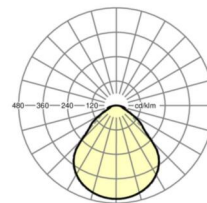

CHARACTERISTICS

Order number	65756024175
EAN number	4020863495580
Commodity code	94051190
Certification mark	IP 20, Protection class I, VDU 65°<3000, ENEC10 VDE, F, Indoor, CE
Impact resistance (IK rating)	IK03
Ambient temperatur	ta 25°C
Warranty period	5 years
State funding programs	BEG - Federal funding for efficient buildings (valid only for Germany)

ELECTRICAL ENGINEERING

Controller	Electronic multi-lumen driver, 4-steps (1 pcs.)
System output	20W-11W
Mains voltage	230V/50Hz
Circuit breakers (inrush current)	45 pieces/B10, 73 pieces/B16, 71 pieces/C10, 113 pieces/C16
Energy efficiency class/light source	B

LIGHTING TECHNOLOGY

Placement	LED, Colour rendering/Light colour CRI ≥ 80 / 4000K
Colour tolerance (MacAdam)	3SDCM
Photobiological safety (Luminaire)	RG0
Nominal luminous flux/switching steps (EDM)	2600lm/20W, 2300lm/17W, 1900lm/14W, 1600lm/11W
LED service life	100000h L80/B10 (Tq 25°C), 50000h L90/B50 (Tq 25°C)
Luminaire luminous efficiency	141lm/W-132lm/W
UGR lat./long.	18.5 / 18.7 (20W)

MECHANICS

Housing colour	silver grey/white aluminium RAL 9006
Dimensions (LxWxH/DxH)	648mm x 354mm x 55mm
Weight (net)	3.6kg
Cable entry KE (X/Y)	0mm/0mm
Type of installation	Wall mounting, Ceiling-mounted single installation

DEEP-LINK

<https://www.regiolum.de/en/article/65756024175>