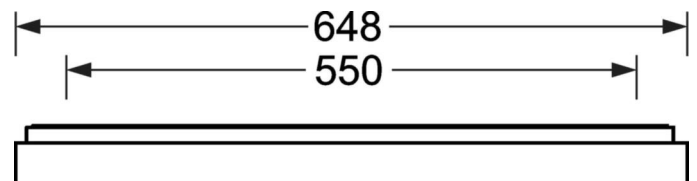

Wall and ceiling light - Micro-prismatic diffuser - direct distribution

Sheet steel enclosure with powder-coated rectangular cross-section, integrated wall mounting plate for easy and quick installation; Housing colour silver grey/white aluminium RAL 9006; Homogeneous direct light distribution for VDU-compatibility in accordance with DIN-EN 12464-1; glare reduction through microprism diffuser with special "multilayer" technology and optimised light deflecting foil; Easy to install connection, directly to the top of the luminaire with a terminal cover cap; the ETM levels can be easily set from the top of the luminaire. Electrical connection via 5-pole connection terminal with plug-in contacts..

## LIGHTING TECHNOLOGY

Placement	LED, Colour rendering/Light colour CRI ≥ 80 / 4000K
Colour tolerance (MacAdam)	3SDCM
Photobiological safety (Luminaire)	RG0
Nominal luminous flux/switching steps (EDM)	2600lm/20W, 2300lm/17W, 1900lm/14W, 1600lm/11W
LED service life	100000h L80/B10 (Tq 25°C), 50000h L90/B50 (Tq 25°C)
Luminaire luminous efficiency	141lm/W-132lm/W
UGR lat./long.	18.5 / 18.7 (20W)

## MECHANICS

Housing colour	silver grey/white aluminium RAL 9006
Dimensions (LxWxH/DxH)	648mm x 354mm x 55mm
Weight (net)	3.6kg
Cable entry KE (X/Y)	0mm/0mm
Type of installation	Wall mounting, Ceiling-mounted single installation

## Dimensions

---

L	648 mm	Length
B	354 mm	Width
H	55 mm	Height
A1	550 mm	Mounting distance single mounting
A4	60 mm	Mounting distance (width)
X	0 mm	Distance cable infeed to the center of the luminaire on the X-axis
Y	0 mm	Distance cable infeed to the center of the luminaire on the Y-axis