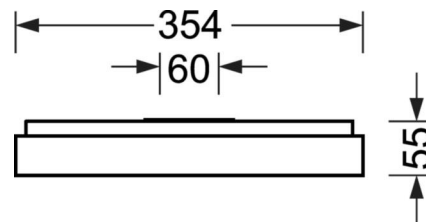

## LIGHTING TECHNOLOGY

Placement	LED, Colour rendering/Light colour CRI ≥ 80 / 4000K
Colour tolerance (MacAdam)	3SDCM
Photobiological safety (Luminaire)	RG0
Nominal luminous flux/switching steps (EDM)	2600lm/20W, 2300lm/17W, 1900lm/14W, 1600lm/11W
LED service life	100000h L80/B10 (Tq 25°C), 50000h L90/B50 (Tq 25°C)
Luminaire luminous efficiency	141lm/W-132lm/W
UGR lat./long.	18.5 / 18.7 (20W)

## MECHANICS

Housing colour	silver grey/white aluminium RAL 9006
Dimensions (LxWxH/DxH)	648mm x 354mm x 55mm
Weight (net)	3.6kg
Cable entry KE (X/Y)	0mm/0mm
Type of installation	Wall mounting, Ceiling-mounted single installation

## DEEP-LINK

<https://www.regiolum.de/en/article/65756024175>

Reference	LED 2600lm/20W 840
ηLB	100 %
Φ ↓/↑	100 % / 0 %
UGR lat./long.	18.5 / 18.7
VDU	65° < 3000cd/m²

## Dimensions

---

L	648 mm	Length
B	354 mm	Width
H	55 mm	Height
A1	550 mm	Mounting distance single mounting
A4	60 mm	Mounting distance (width)
X	0 mm	Distance cable infeed to the center of the luminaire on the X-axis
Y	0 mm	Distance cable infeed to the center of the luminaire on the Y-axis